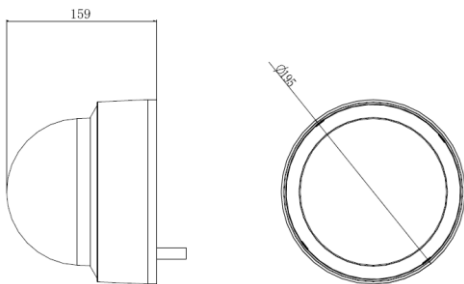

Dimensions

Technical Specifications

Model No	VNC-6860
Image Sensor	1/1.8" progressive scan CMOS
Min. Illumination	0.002 Lux @ (F2.2, AGC ON)
Shutter Speed	1/25s - 1/100,000s
Lens	5mmx4, Pan: 180°, Tilt: 78.4°
Lens Mount	CS
Angle Adjustment	Pan: 0°-360°, tilt: 45°-90°
Day & Night	IR Cut Filter
Wide Dynamic Range	Digital WDR
Video Compression	H.264 / MJPEG
H.264 Type	Baseline Profile / Main Profile / High Profile
Video Bit rate	32 Kbps ~ 16 Mbps
Audio Compression	G.711/G.722.1/G.726/MP2L2/AAC/PCM
Audio Bit Rate	64Kbps(G.711) / 16Kbps(G.722.1) / 16Kbps(G.726) 32-192Kbps(MP2L2) / 16-64Kbps(AAC)
Max. Resolution	4096 x 1800
Frame Rate	Main Stream: 50Hz: 25fps(4096x1800, 3840x1680) 60Hz: 30fps(4096 x 1800, 3840x 1680)
Image Enhancement	BLC/3D DNR/ROI/Defog
Image settings	Saturation, Brightness, Contrast adjustable by client software or web browser
Day/Night Switch	Auto / Schedule / Alarm trigger
Picture Overlay	LOGO picture can be overlaid on video with 128x128 24bit bmp format
Network storage	NAS (Support NFS, SMB/CIFS), ANR
Alarm trigger	Motion detection, Tampering alarm, Network disconnect, IP address conflict, Storage exception
Protocols	TCP/IP, UDP, ICMP, HTTP, HTTPS, FTP, DHCP, DNS, DDNS, RTP, RTSP, RTCP, PPPoE, NTP, UPnP, SMTP, SNMP, IGMP, QoS, IPv6, Bonjour
Security	User Authentication, Watermark, IP address filtering, Anonymous access
Standard	ONVIF (PROFILE S, PROFILE G), PSIA, CGI, ISAPI
Audio	1-ch 3.5 mm audio in (Mic in/Line in)/out interface
Communication interface	1 RJ45 10M/100/1000M Ethernet port, 1 RS-485
Alarm	1 input, 1 output (up to DC24V 1A or AC110V 500mA)
On-board storage	Built-in Micro SD/SDHC/SDXC slot, up to 128 GB
Operating conditions	-10°C ~ +60°C, Humidity 95%
Power supply	12 V DC ± 10%/PoE (802.3at); (24 V AC)
Power consumption	Max. 22 W
Impact Protection	IK 10
Dimensions	Φ195x159mm
Weight	2850 g