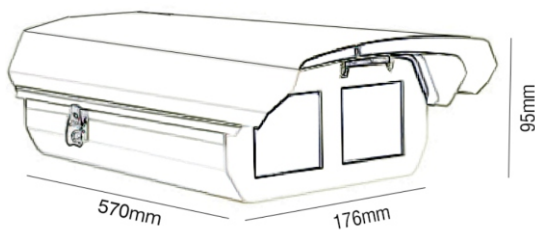

Dimensions .....

Technical Specifications .....

Model No	VNC-6610	VNC-6210
Resolution	VNC-6610 : 6MP, 3032 H x 2008 V	VNC-6210 : 2MP, 1600 H x 1200 V
Image Sensor	1" (10.0mm) Progressive CCD, Target Size: 8.80mm (H) x 6.60mm (V)	
Dynamic range	64 dB	
Image Compress Mode	JPEG	
Compression	VNC-6610 : H.264H, H.264M, H.264B, MJPEG VNC-6210 : H.264	
Video Resolution	VNC-6610 : 3032x2008, 1600x1200, 1280x720, DI VNC-6210 : 1600x1200, 1280x720, DI, CIF	
Video Frame Rate	25 FPS	
Camera Speed Shutter	1/25-1/100000	
Smear Suppression	Support	
Multi-Channel Integration	Support	
Edge Enhancement	Support	
Dead Pixel Correction	Support	
Noise Reduction	3D Noise Reduction	
Auto Exposure	Fully auto/Custom interval Auto/Custom	
Auto White Balance	Fully auto/color temperature range auto/Custom	
Holographic Dual-shutter	All image and videos ISC parameters	
Day/Night	Auto ICR / Color/B/W	
Loop I/O input	8, optical coupling input (switch)	
Alarm Input /Output	1 I/O input / I/O output	
Wiper controller output	1 Loop, relay output	
External frequency source	Support - 12-36Vp-p or AC12-24V	
LED Light	2 Loop, Frequency can be set	
Flash Lamp	5 Loop, Opt coupler signal output	
Video signal interface	1 CVBS/HD-SDI port	
Network interface	2, 10/100/1000M Ethernet port	
Data interface	1 RS232 serial port, 3 Radar serial (RS232) serial port	
Auto Iris	1 Vehicle inspection/Signal detector port (Rs485)	
Loop / Radar Trigger	Support	
Video Detection Trigger	Support	
License Plate Recognition	Support	
SD Card Storage	Support	
Remote Control Function	Through Web client config and control	
Image Records	Video/Image with watermark	
Power Supply	DC 12V	
External Frequency	Support, Sync phase support fine-tuning	
Synchronization Function	Support, Sync phase support fine-tuning	
Power Consumption	<15W (without Adapter)	
Dimension	176mm x 95mm x 570mm (W x H x L)	
Weight	7.8 Kg