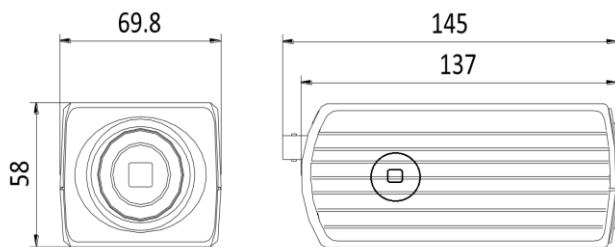

Dimension

Technical Specifications

Model No	VNC-5610	VNC-5310
Image Sensor	1/1.8" Progressive Scan CMOS	
Min. Illumination	Color: 0.01 Lux / B/W: 0.001 Lux	
Shutter Time	1/3s - 1/100,000s / (Slow Shutter support)	
Lens Mount	C/CS mount	
Auto IRIS	DC drive (-P: support P-Iris)	
Day & Night	ICR (Auto/Schedule/Alarm Trigger)	
Smart Focus	Support ABF	
Video Compress & bit rate	H.264/MJPEG & 32 Kbps ~ 16 Mbps	
Audio Compression	G.711/G.722.1/G.726/MP2L2	
Audio bit rate	64Kbps(G.711) / 16Kbps(G.722.1) / 16Kbps(G.726)	
Max. resolution	3072 x 2048	2048 x 1536
Frame rate	50Hz: 24fps (3072x2048), 25fps (3072x1728 2560x2048,2560x1920,2048x1536,1920x1080 1280x720) 60Hz: 24fps (3072x2048),30fps (3072x 1728,2560x2048,2560x1920,2048x536,1920x1080	
Features	WDR/BLC/Defog/Regional Cropping/Reset Key	
Image settings	Rotate mode, saturation, brightness, contrast grayscale adjust in client,software or web browser	
Day/Night Switch	Auto/Schedule/Triggered by Alarm In	
Network storage	NAS (Support NFS,SMB/CIFS), ANR	
Alarm trigger	Motion detection, Tampering alarm, Network disconnect, IP address conflict, Storage exception	
Protocols	TCP/IP, ICMP, HTTP, HTTPS, FTP, DHCP, DNS DDNS, RTP, RTSP, RTCP, PPPoE, NTP, UPnP, SMTP, SNMP, IGMP, 802.IX, QoS, IPv6, Bonjour	
Security	User Authentication, Watermark, IP addressfiltering Anonymous access	
System compatibility	ONVIF(PROFILE S,PROFILE G),PSIA,CGI,ISAPI	
Audio	1-ch 3.5 mm audioin(Mic in/Line in)/outinterface 1 build-in Microphone	
Communication interface	1 RJ45 10M / 100M ethernet port,1 RS-485, 1 RS-232	
Alarm	1input,1output (up to DC24V 1A or AC110V 500mA)	
Video Output	1 Vp-p composite output (75 Ω / BNC)	
On-board storage	Built-in Micro SD/SDHC/SDXC slot, up to 128GB	
Smart Functions	Behavior Analysis,Line Crossing Detection,Region ExitingIntrusion Detection,Unattended Baggage Object Removal,Exception Detections,Recognition Region Entrance,Statistics	
Operating conditions	-30°C ~ +60°C , Humidity 95%	
Power supply	24 V AC ± 10%, 12 V DC ± 10%, PoE (802.3af)	
Power consumption	Max. 6 W (Max. 9W with IR cut filter on)	
Dimensions	69.8x58x145 mm (2.75" x 2.28" x 5.71")	
Weight	830 g (1.83 lbs)	