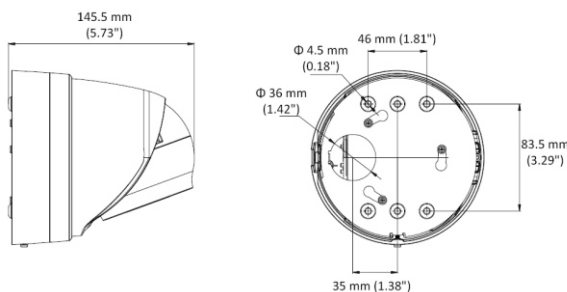

Dimensions

Technical Specifications

Model No	VNC-5575SN
Image Sensor	1/2.9" progressive scan CMOS
Min. Illumination	Color: 0.01 Lux @ (F1.2, AGC ON), 0 Lux with IR
Shutter Time	1/3 s to 1/100,000 s
Slow Shutter	Support
Lens	2.8-12 mm Motorized Lens
Lens Mount	$\phi 14$
Iris	F 1.4
Day & Night	IR cut filter
Digital Noise Reduction	3D DNR
Wide Dynamic Range	120dB WDR
Video Compression	Main stream: H.265/H.264 Sub stream: H.265/H.264/MJPEG Third stream: H.265/H.264
H.265+	Support
Video bit rate	32 Kbps ~ 16 Mbps
Max. resolution	2560 × 1920
Frame rate	50Hz: 20 fps (2560 × 1920), 25 fps (2560 × 1440), 2048 × 1536, 1920 × 1080, 1280 × 720) 60Hz: 20 fps (2560 × 1920), 30 fps (2560 × 1440), 2048 × 1536, 1920 × 1080, 1280 × 720)
Image Enhancement	Defog, BLC, EIS, ROI
Image settings	Support rotate mode. Brightness, contrast, saturation and sharpness are adjustable via web browser
Network Storage	Support microSD/SDHC/SDXC card (128G) local storage, NAS (NFS,SMB/CIFS), ANR
Alarm Trigger	Motion Detection, Tampering Alarm, Network Disconnected, IP Address Conflict, HDD full, error
Protocols	TCP/IP, UDP, ICMP, HTTP, HTTPS, FTP, DHCP, DNS DDNS, RTP, RTSP, RTCP, PPPoE, NTP, UPnP, SMTP, SNMP, IGMP, 802.IX, QoS, IPv6
Standard	ONVIF (PROFILE S, PROFILE G), PSIA, CGI, ISAPI
General Function	One-key Reset, Anti-Flicker, Heartbeat, Mirror Password Protection, Privacy Mask, Watermark
Communication Interface	1 RJ45 10M/100M self-adaptive Ethernet port
On-board Storage	Built-in microSD/SDHC/SDXC slot, up to 128 GB
Smart Features	Behavior Analysis, Line Crossing Detection, Intrusion Detection, Object Removal Detection Unattended Baggage Detection, Face Detection
Audio	1 input (line in, 3.5 mm), 1 output (3.5 mm), single track
Operating Conditions	-30 °C to +60 °C (-22 °F to +140 °F), Humidity 95%
Power Supply	12 VDC ± 25%, PoE (802.3af), PoE, max. 11W
IR Range	Up to 30 m
Protection Level	IP 67
Dimensions	$\Phi 135.8$ mm × 145.5 mm ($\Phi 5.35$ " × 5.73")
Weight	1060 g (2.34 lb.)