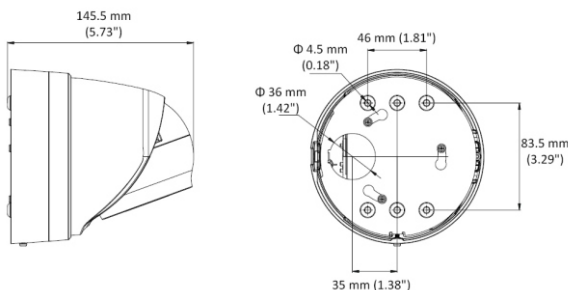

Dimensions

Technical Specifications

Model No	VNC-5575
Image Sensor	1/2.9" progressive scan CMOS
Min. Illumination	Color: 0.01 Lux (@ F1.2, AGC ON), 0 Lux with IR
Shutter Time	1/3 s to 1/100,000 s
Slow Shutter	Support
Lens	2.8-12 mm Motorized Lens
Lens Mount	$\phi 14$
Iris	F 1.4
Day & Night	IR cut filter
Digital Noise Reduction	3D DNR
Wide Dynamic Range	120dB WDR
Video Compression	Main stream: H.265/H.264 Sub stream: H.265/H.264/MJPEG Third stream: H.265/H.264
H.265+	Support
Video bit rate	32 Kbps ~ 16 Mbps
Max. resolution	2560 × 1920
Frame rate	50Hz: 20 fps (2560 × 1920), 25 fps (2560 × 1440, 2048 × 1536, 1920 × 1080, 1280 × 720) 60Hz: 20 fps (2560 × 1920), 30 fps (2560 × 1440, 2048 × 1536, 1920 × 1080, 1280 × 720)
Image Enhancement	Defog, BLC, EIS, ROI
Image settings	Support rotate mode. Brightness, contrast, saturation and sharpness are adjustable via web browser
Network Storage	Support microSD/SDHC/SDXC card (128G) local storage, NAS (NFS, SMB/CIFS), ANR
Alarm Trigger	Motion Detection, Tampering Alarm, Network Disconnected, IP Address Conflict, HDD full, error
Protocols	TCP/IP, UDP, ICMP, HTTP, HTTPS, FTP, DHCP, DNS DDNS, RTP, RTSP, RTCP, PPPoE, NTP, UPnP, SMTP, SNMP, IGMP, 802.1X, QoS, IPv6
Standard	ONVIF (PROFILE S, PROFILE G), PSIA, CGI, ISAPI
General Function	One-key Reset, Anti-Flicker, Heartbeat, Mirror Password Protection, Privacy Mask, Watermark
Communication Interface	1 RJ45 10M/100M self-adaptive Ethernet port
On-board Storage	Built-in microSD/SDHC/SDXC slot, up to 128 GB
Smart Features	Behavior Analysis, Line Crossing Detection, Intrusion Detection, Object Removal Detection, Unattended Baggage Detection, Face Detection
Audio	1 input (line in, 3.5 mm), 1 output (3.5 mm), single track
Operating Conditions	-30 °C to +60 °C (-22 °F to +140 °F), Humidity 95%
Power Supply	12 VDC ± 25%, PoE (802.3af), PoE, max. 11W
IR Range	Up to 30 m
Protection Level	IP 67
Dimensions	$\Phi 135.8$ mm × 145.5 mm ($\Phi 5.35$ " × 5.73")
Weight	1060 g (2.34 lb.)